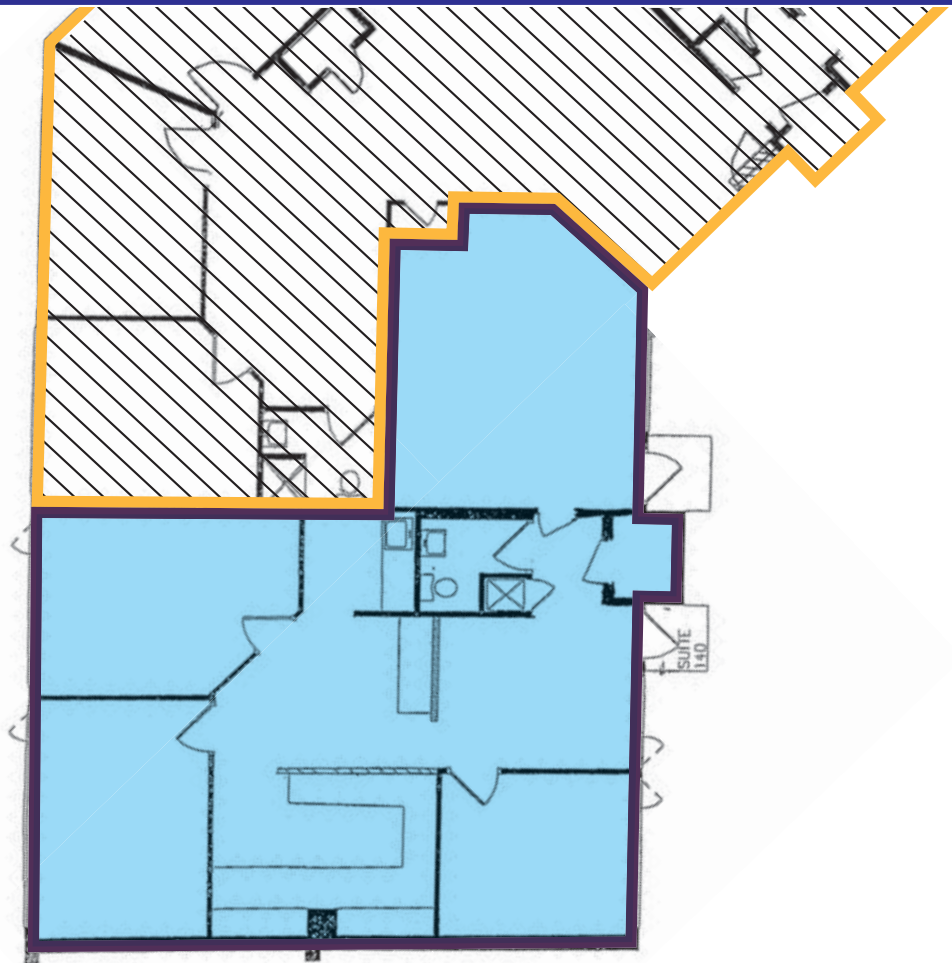

# WALTON POINT

488 Norristown Road, Blue Bell, Pennsylvania 19422

**Suite 140**  
**1,488 available**

For additional information or to schedule a private tour, please contact::

**Paul E. Wolfson**

[pwolfson@geisrealty.com](mailto:pwolfson@geisrealty.com)