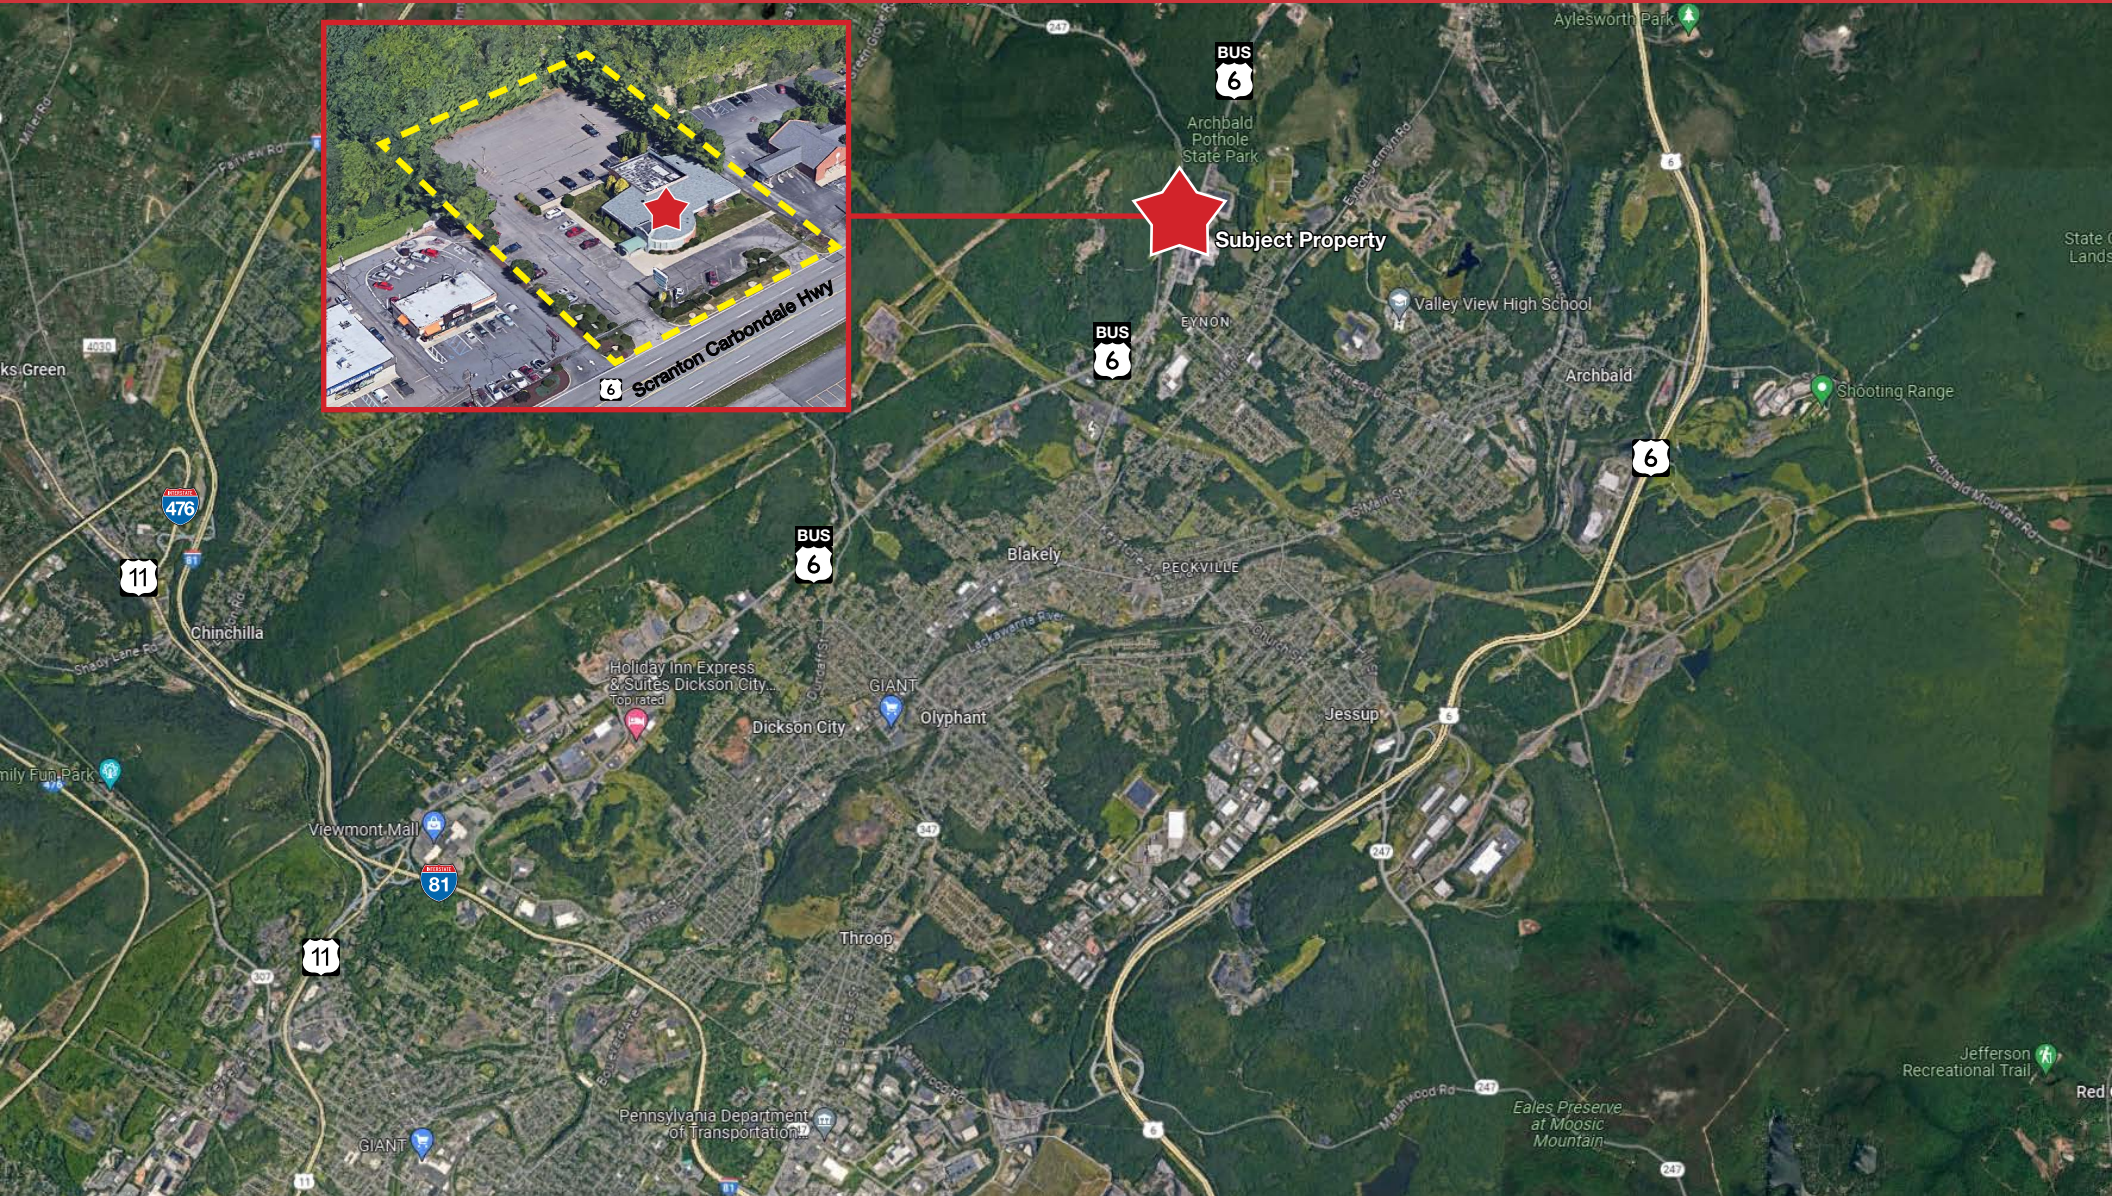

For more information, please contact:

Mike Detter | SIOR
mdetter@geisrealty.com
(570) 468-8810

200 Abington Executive Park | Suite 202 | Clarks Summit, PA 18411
996 Old Eagle School Road | Suite 1117 | Wayne, PA 19087
www.geisrealty.com